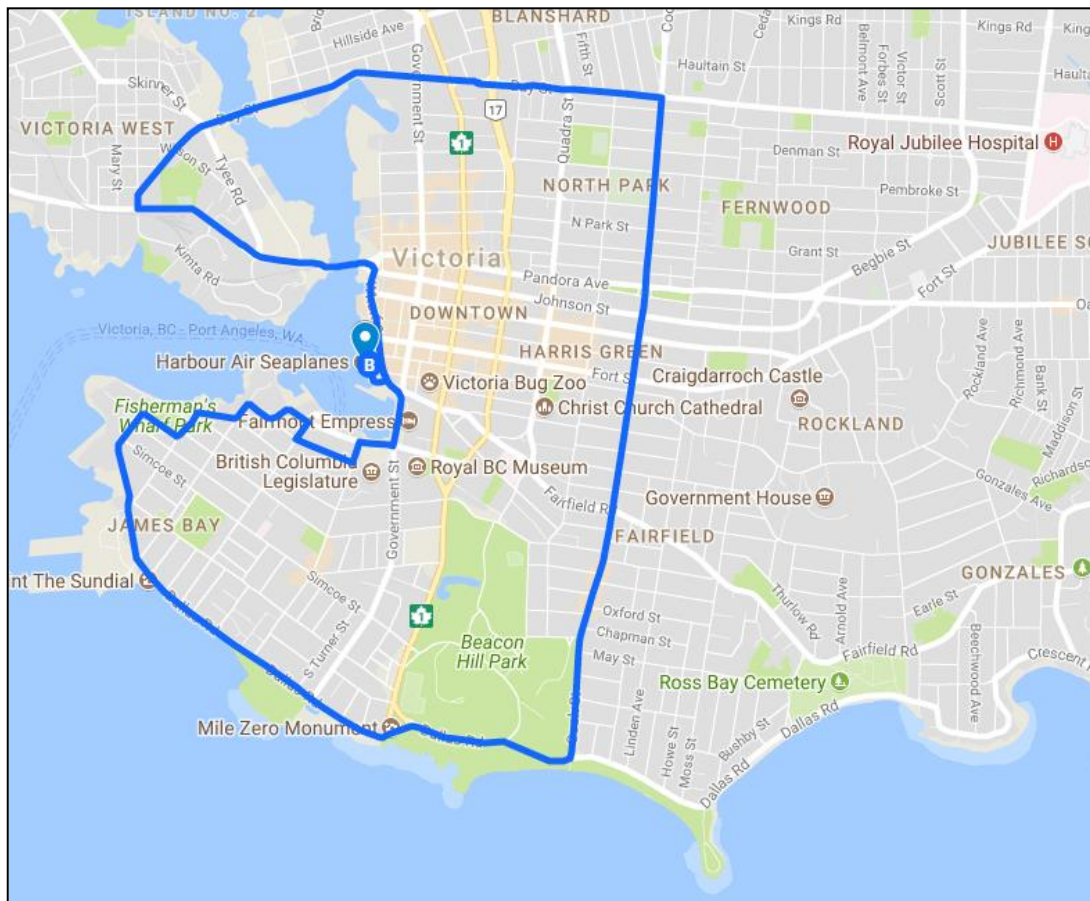

## Victoria Harbour Shuttle

Our Victoria Harbour shuttle operates **Monday to Friday** and provides a **drop-off service** along a select route. The shuttle departs from our terminal, travels north along Wharf Street, crosses the Johnson Street Bridge, travels west along Esquimalt Street, north along Bay Street, south along Cook Street, west along Dallas Road, east along Belleville Street, north on Government Street and Wharf Street back to our terminal.

### Locations along the route:

- Fairmont Empress Hotel
- Hotel Grand Pacific
- Victoria Clipper
- Inn at Laurel Point
- Coast Victoria Hotel
- Days Inn Victoria
- James Bay
- Beacon Hill Park
- Fisherman's Wharf
- Best Western Plus Inner Harbour
- Delta Victoria Ocean Pointe Resort